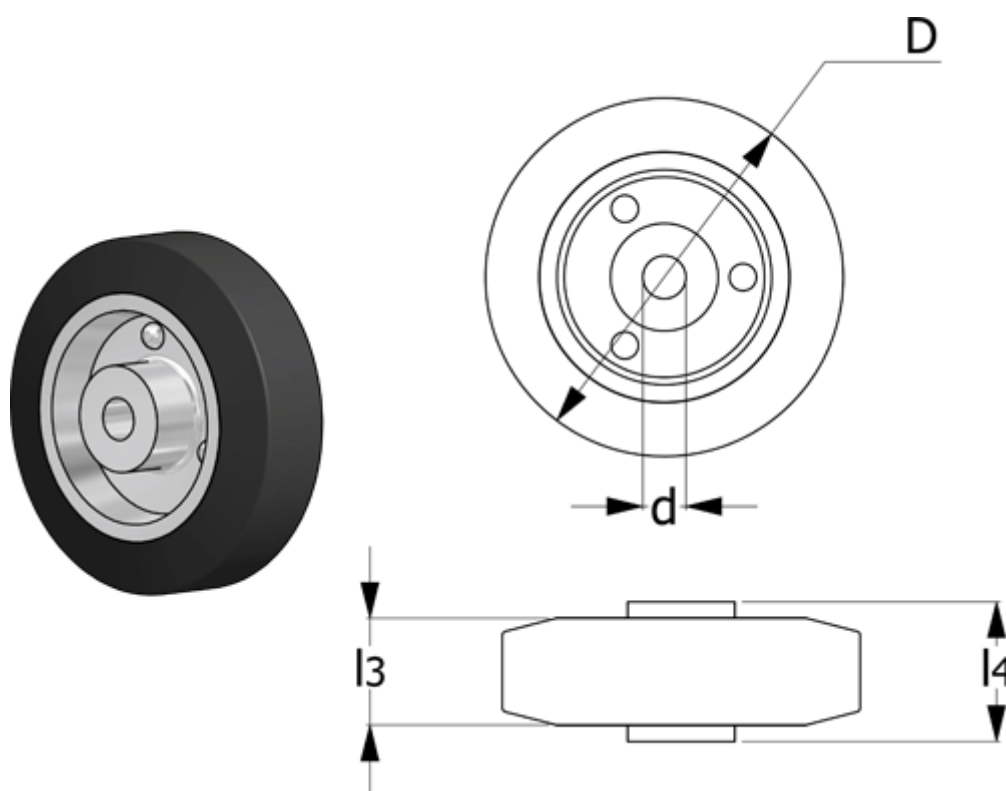

# Data Sheet

Article number: 2314450016

Description: E+G rubber wheel 450016  
RE.E3-150-RBL loose wheel

## Measures

Code	= 450016
d	= 15
D	= 150
Dynamic load (N)	= 1700
g	= 730
H	= -
l3	= 40
l4	= 44

Max static load (N)	= 3500
Rolling resistance (N)	= 1000
Type	= RE.E3-150-RBL